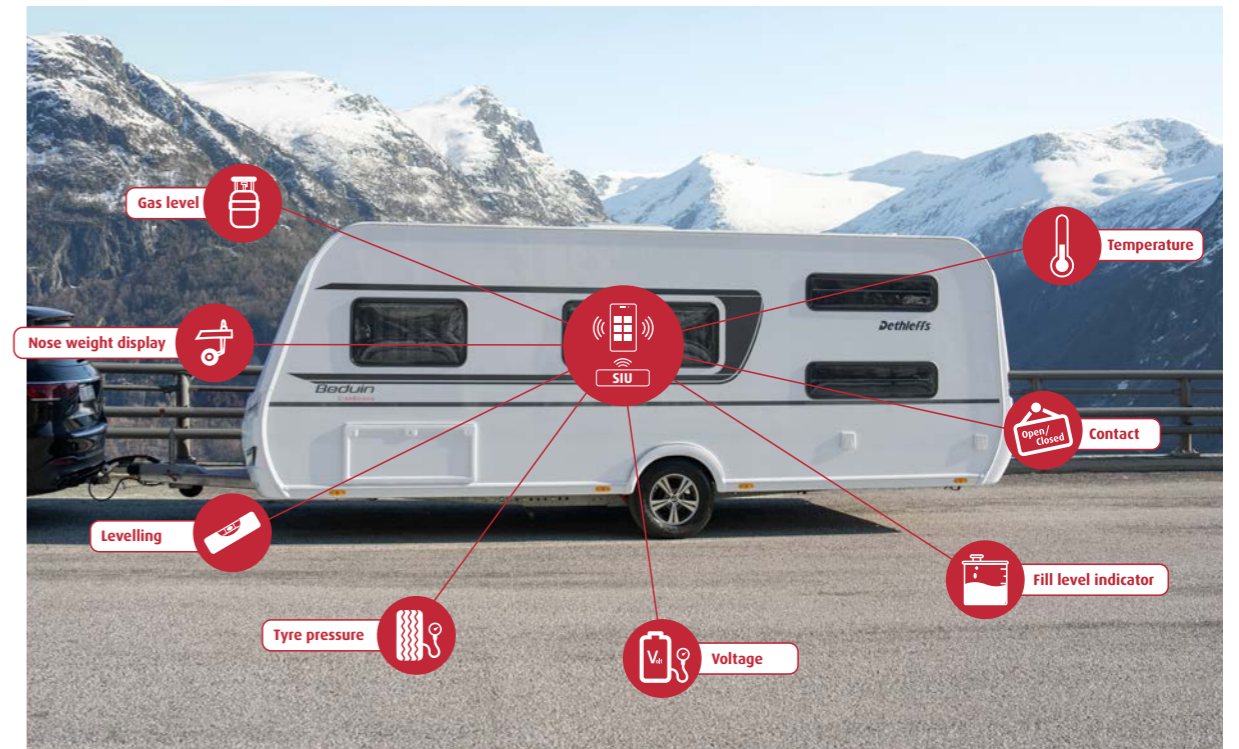

Available sensors and their functions

- **Gas level**
  A sensor on the base monitors the gas bottle's fill level
- **Nose weight display**
  The correct support load is essential for driving stability – this is measured at the support wheel
- **Levelling (standard)**
  Provides a visual indication of whether the caravan is level
- **Tyre pressure**
  Sensors installed in the valve caps reliably measure the tyre pressures
- **Voltage**
  Displays battery voltage (if a battery is installed)
- **Fill level indicator: water**
  Displays the fresh water tank level in multiple levels
- **Contact**
  Installed on the windows and/or the skylight to show their open/closed status
- **Temperature**
  Displays the current temperature in the fridge or interior

Suitable for winter use: at an outside temperature of 0°C, the vehicle's interior can be permanently heated to 20°C.

Winterproof: it must be possible to heat a completely cold vehicle from -15°C to +20°C in just four hours.

Detailed information about our winterised caravans can be found at: www.dethleffs.com/winter-specialist