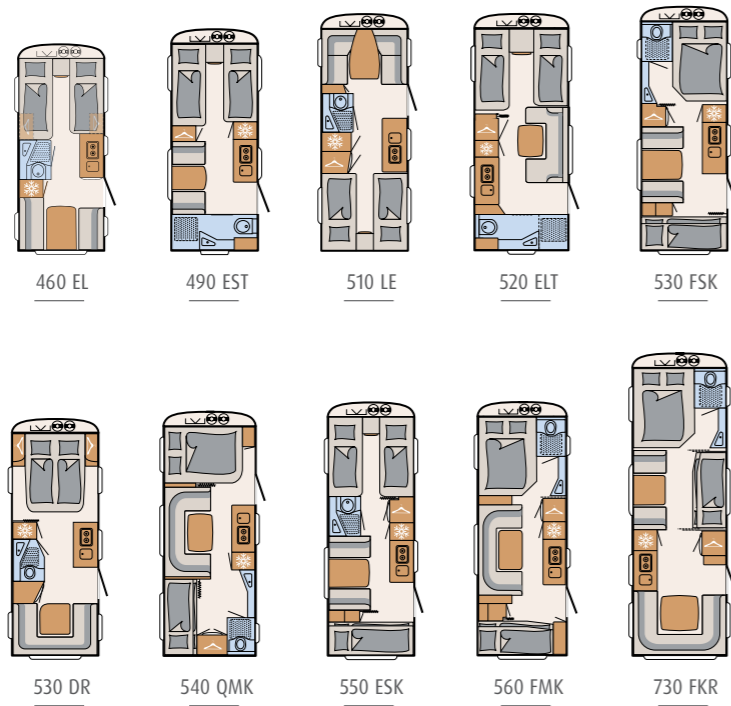

Kids love bunk beds! Most transverse bunk beds can also be ordered as triple bunks. A wardrobe and a linen cupboard ensure the children's room stays neat and organised. • 560 FMK

# Layouts