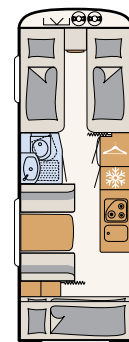

550 ESK
6 sleeping berths