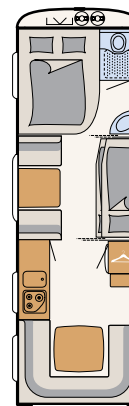

# Wellness Oasis

With its compact bathroom, the Camper® includes everything you need to freshen up for your holiday • 550 ESK | Mount

Next to the large bed is the spa area: a shower room with toilet  
• 730 FKR | Galaxy

530 FSK  
6 sleeping berths

540 QMK  
6 sleeping berths

550 ESK  
6 sleeping berths

560 FMK  
6 sleeping berths

650 FMK  
6 sleeping berths

730 FKR  
8 sleeping berths

The maximum number of berths is achieved with the converted seating lounge, the three-bunk-beds option as well as some additional options.