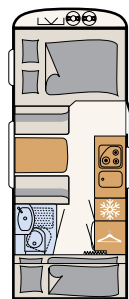

500 QSK
6 sleeping berths