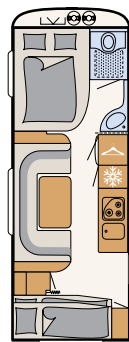

560 FMK
6 sleeping berths