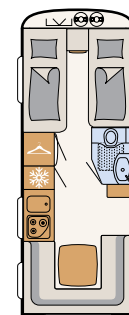

BATHROOM

# Wellness Oasis

With its compact bathroom, the Camper® includes everything you need to freshen up for your holiday • 550 ESK | Mount

Next to the large bed is the spa area: a shower room with toilet  
• 730 FKR | Galaxy

Smooth sides, White

Smooth sides, Silver-Metallic

460 EL  
3 sleeping berths

470 ER  
3 sleeping berths

470 FR  
4 sleeping berths

500 QSK  
6 sleeping berths

510 LE  
4 sleeping berths

510 ER  
4 sleeping berths