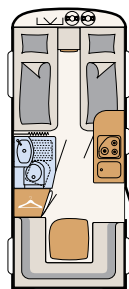

470 ER
3 sleeping berths