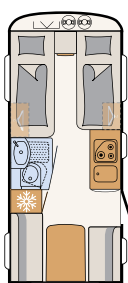

460 EL
3 sleeping berths