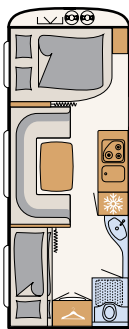

540 QMK
6 sleeping berths