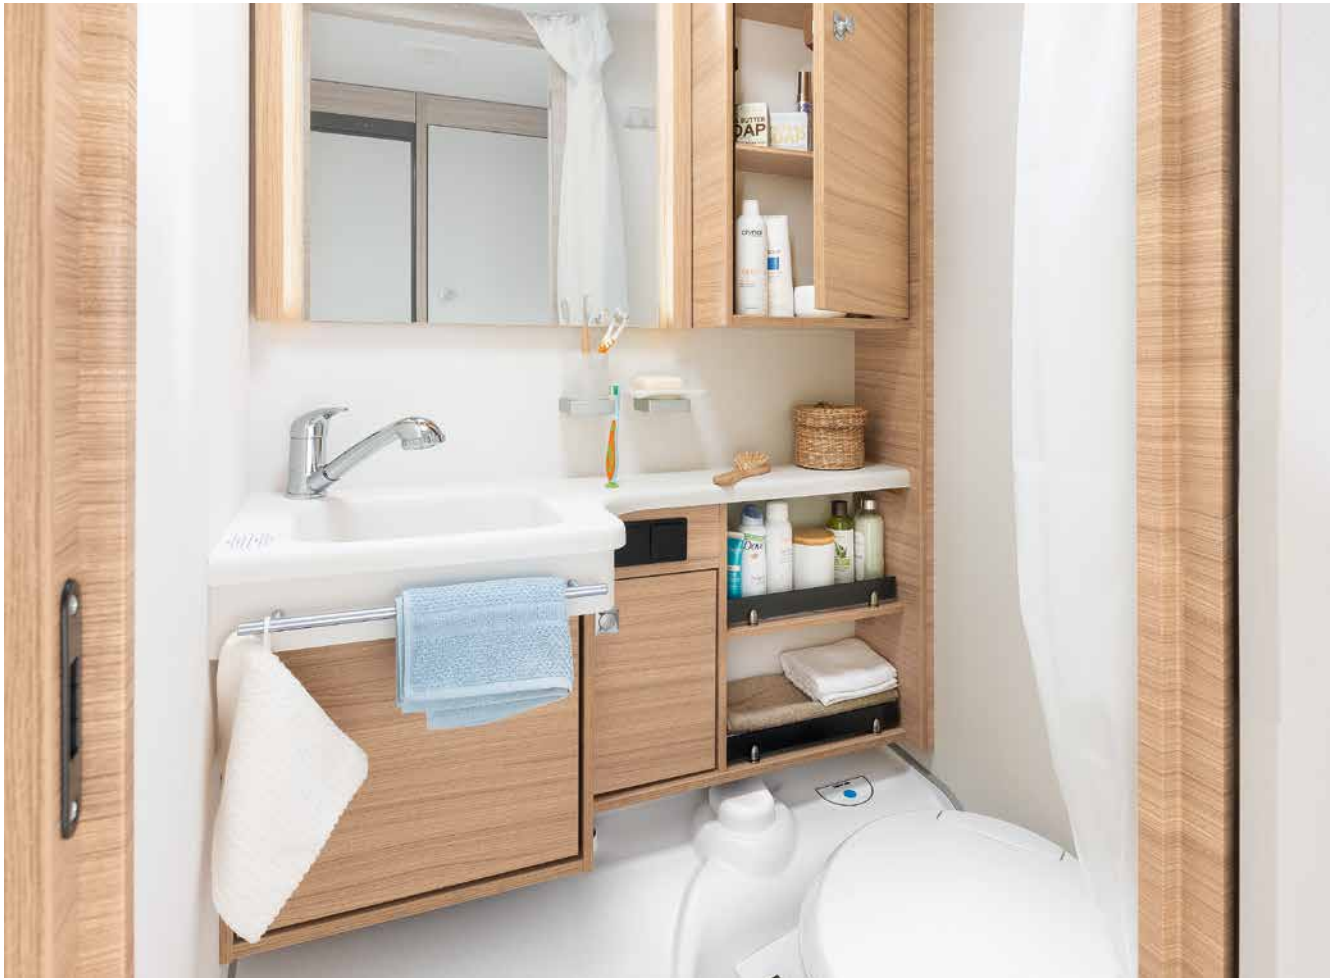

BATHROOM

# Wellness Oasis

With its compact bathroom, the Camper® includes everything you need to freshen up for your holiday • 550 ESK | Mount

Next to the large bed is the spa area: a shower room with toilet  
• 730 FKR | Galaxy