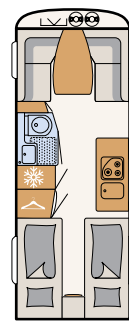

510 LE
4 sleeping berths