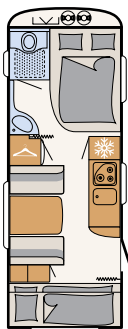

# Wellness Oasis

With its compact bathroom, the Camper® includes everything you need to freshen up for your holiday • 550 ESK | Mount

Next to the large bed is the spa area: a shower room with toilet  
• 730 FKR | Galaxy

Smooth sides, White

Smooth sides, Silver-Metallic

460 EL  
3 sleeping berths

470 ER  
3 sleeping berths

470 FR  
4 sleeping berths

500 QSK  
6 sleeping berths

510 LE  
4 sleeping berths

510 ER  
4 sleeping berths