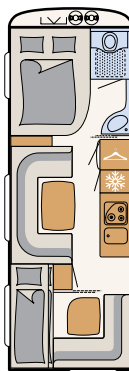

BATHROOM

# Wellness Oasis

With its compact bathroom, the Camper® includes everything you need to freshen up for your holiday • 550 ESK | Mount

Next to the large bed is the spa area: a shower room with toilet  
• 730 FKR | Galaxy

530 FSK  
6 sleeping berths

540 QMK  
6 sleeping berths

550 ESK  
6 sleeping berths

560 FMK  
6 sleeping berths

650 FMK  
6 sleeping berths

730 FKR  
8 sleeping berths

The maximum number of berths is achieved with the converted seating lounge, the three-bunk-beds option as well as some additional options.