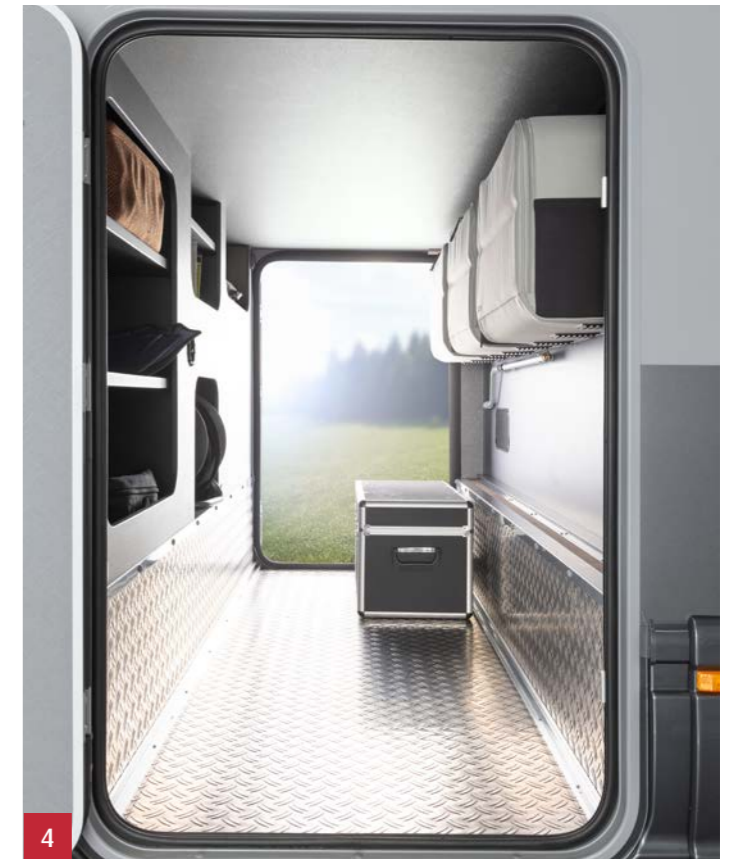

A great place to live.

Cosy and spacious: half-dinette seating lounge with 50 cm-wide swivel table. The backrest offers maximum travelling comfort. The fabric wall panelling is sound-absorbent and breathable, creating a pleasant atmosphere inside the vehicle.

- 1 Various shelves and lights in all the right places create a pleasant ambience.
- 2 Two illuminated wardrobes provide ample space for all your personal travel items.

1

2

3

4

Even more comfort.

Numerous thoughtful details make driving and camping with the Globebus Performance 4x4 simply a pleasure. Its stylish, elegant ambience and sensible, practical equipment are designed to make your life on the road easier.

- 1 The Grünbeck water filter guarantees clean water no matter where you fill up your fresh-water tank.
- 2 The 32" screen can be pulled out towards using a telescopic mount. The standard 5G WLAN router from Campernet ensures fast and secure data transmission.
- 3 The standard 70 cm-wide habitation door, together with the electric step, makes it easy to enter and exit the vehicle. A viewing window and a fly-screen door are also included as standard.
- 4 The spacious rear garage is lined with aluminium chequer plate and includes shelves and a practical lashing system.