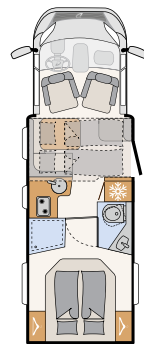

T 7052 DBM
5 sleeping berths