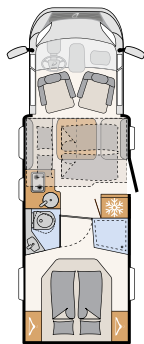

Ergonomic, swivelling CaptainChair seats with integrated headrest, two armrests and height/tilt adjustment

Cab blinds protect against heat, cold and prying eyes

150 mm-thick multi-zone cold foam mattresses for a perfect night's sleep

Openable window in the cab hood for more light and air inside the vehicle

Ideal for wet clothes: Drainer bar in the shower stall (model dependent)

Extra wide 70 cm entrance door with fly-screen blind

White (standard)

T 6752 DBL
5 sleeping berths

T 6762
4 sleeping berths

T 6812 EB
5 sleeping berths

T 7052 DBM
5 sleeping berths

T 7052 DBL
5 sleeping berths

T 7052 EB
5 sleeping berths

T 7052 EBL
5 sleeping berths

The indicated sleeping berths are maximum values and partly available with optional fittings.