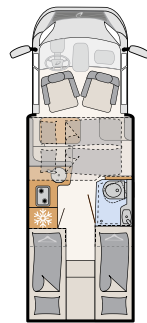

T 6812 EB
5 sleeping berths