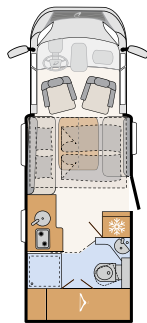

T 6762
4 sleeping berths