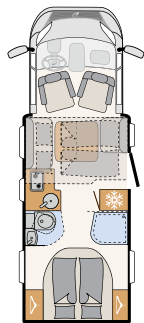

Ergonomic, swivelling CaptainChair seats with integrated headrest, two armrests and height/tilt adjustment

Cab blinds protect against heat, cold and prying eyes

150 mm-thick multi-zone cold foam mattresses for a perfect night's sleep

Openable window in the cab hood for more light and air inside the vehicle

Ideal for wet clothes: Drainer bar in the shower stall (model dependent)

Extra wide 70 cm entrance door with fly-screen blind

White (standard)