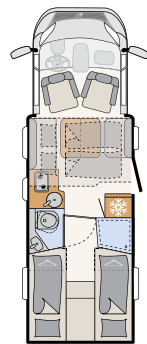

Ergonomic, swivelling CaptainChair seats with integrated headrest, two armrests and height/tilt adjustment

Cab blinds protect against heat, cold and prying eyes

150 mm-thick multi-zone cold foam mattresses for a perfect night's sleep

Openable window in the cab hood for more light and air inside the vehicle

Ideal for wet clothes: Drainer bar in the shower stall (model dependent)

Extra wide 70 cm entrance door with fly-screen blind

White (standard)

T 6752 DBL
5 sleeping berths

T 6762
4 sleeping berths

T 6812 EB
5 sleeping berths

T 7052 DBM
5 sleeping berths

T 7052 DBL
5 sleeping berths

T 7052 EB
5 sleeping berths

T 7052 EBL
5 sleeping berths

The indicated sleeping berths are maximum values and partly available with optional fittings.