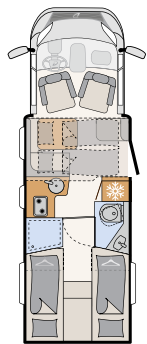

Ergonomic, swivelling CaptainChair seats with integrated headrest, two armrests and height/tilt adjustment

Cab blinds protect against heat, cold and prying eyes

150 mm-thick multi-zone cold foam mattresses for a perfect night's sleep

Openable window in the cab hood for more light and air inside the vehicle

Ideal for wet clothes: Drainer bar in the shower stall (model dependent)

Extra wide 70 cm entrance door with fly-screen blind

White (standard)

T 6752 DBL
5 sleeping berths

T 6762
4 sleeping berths

T 6812 EB
5 sleeping berths

T 7052 DBM
5 sleeping berths

T 7052 DBL
5 sleeping berths

T 7052 EB
5 sleeping berths

T 7052 EBL
5 sleeping berths

The indicated sleeping berths are maximum values and partly available with optional fittings.