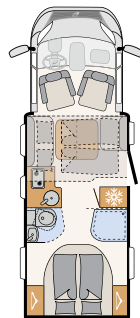

White (standard)

Active (component of the optional ACTIVE PACKAGE)

T 6752 DBL

5 sleeping berths