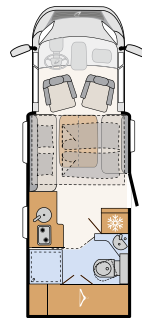

T 6762

5 sleeping berths